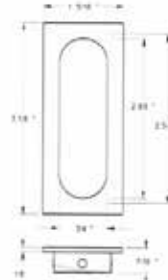

Stocked Product

- Finishes: US3, 10B, 15, 26, 26D
- Ives Equal# 222

FP223 Series

Specifications:

DESCRIPTION: OBLONG
DIMENSIONS: 3-1/2" x 1-1/4" x 5/16"
BOX QTY: 40 PC
CASE QTY: 400 PC
CASE WT: 21 LB