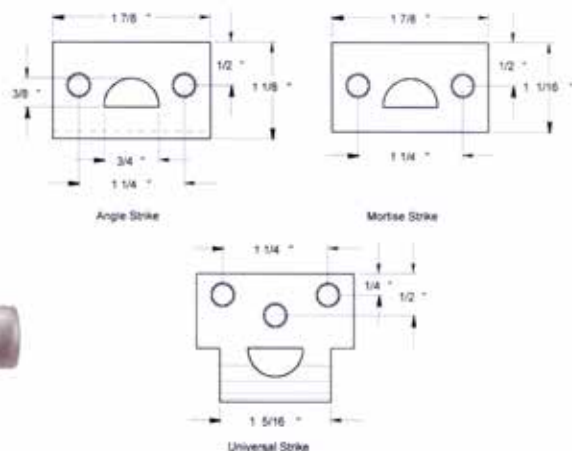

Stocked Product

- 6SB 6" x 5/8": 10B, 15
- 8SB 8" x 5/8": 10B, 15
- 12SB 12" x 5/8": 10B, 15, 15A, US3
- 18SB 18" x 5/8": 10B, 15, 15A, US3
- Ives Equal# 253