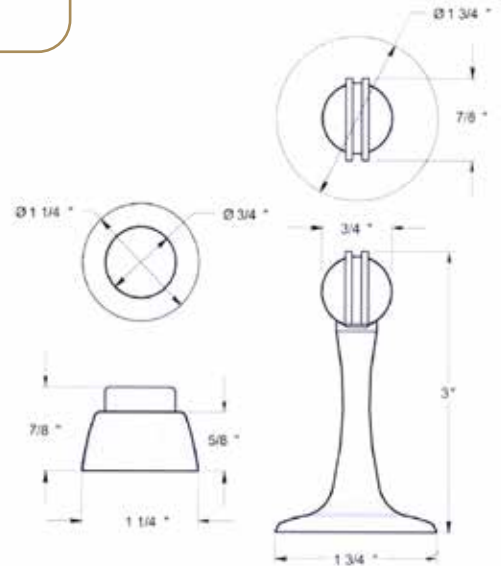

Deltana - Bumpers & Stops

MDH30 Series - Magnetic Door Holder/Stop 3", Solid Brass

Specifications:

DESCRIPTION: MAGNETIC DOOR
HOLDER 3" SB
SIZE: 3"
BOX QTY: 10 PC
CASE QTY: 100 PC

Stocked Product

• Finishes: US3, 10B, 15, 26

Concealed screw
mounting for an
elegant installation.