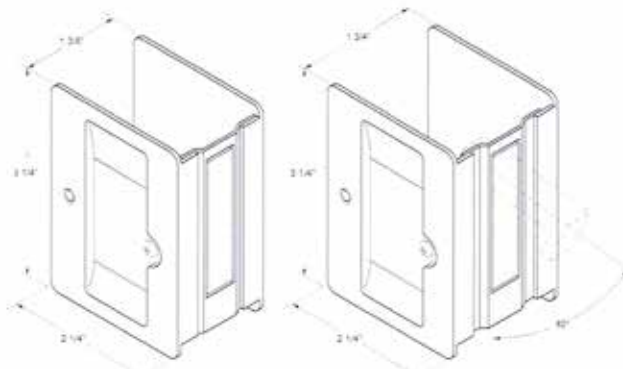

Deltana - Accessories

SDPA325 Series - Heavy Duty Pocket Locks, Adjustable, Solid Brass - Passage

Specifications:

SIZE: 3-1/4" x 2-1/4"
BOX QTY: 10 PC
CASE QTY: 50 PC
CASE WT: 56 LB