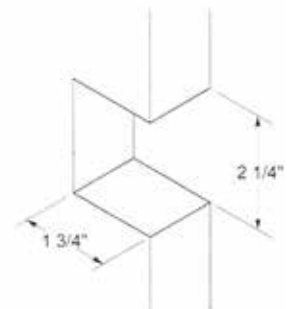

SDL25 Series - Sliding Door Pocket Locks, Solid Brass - Privacy

Specifications:

SIZE: 2-1/2" x 2-3/4"
BOX QTY: 10 PC
CASE QTY: 50 PC
CASE WT: 52 LB

Stocked Product

- Finishes: 3, 5, 10B, 15, 26, 26D
- Ives Equal# 991