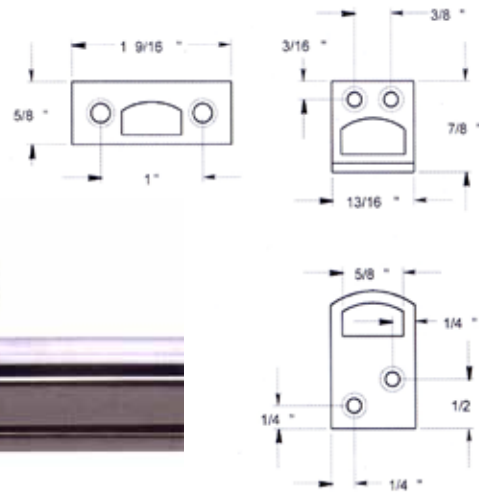

Stocked Product

- 4SBCS 4" x 9/16": US3, 10B, 15, 15A, 26, 26D
- 6SBCS 6" x 9/16": 3, 10B, 15, 15A, 26, 26D
- Ives Equal# 40