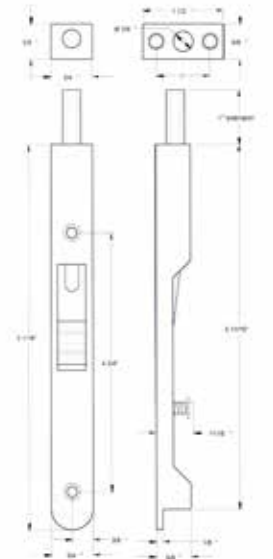

Stocked Product

- Finishes:
  US3, 10B, 15, 19, 26, 26D

Packaging: 1 flush bolt, #6 3/4" flat head Phillips screws, and 1 mortise strike packed in individual poly bag.