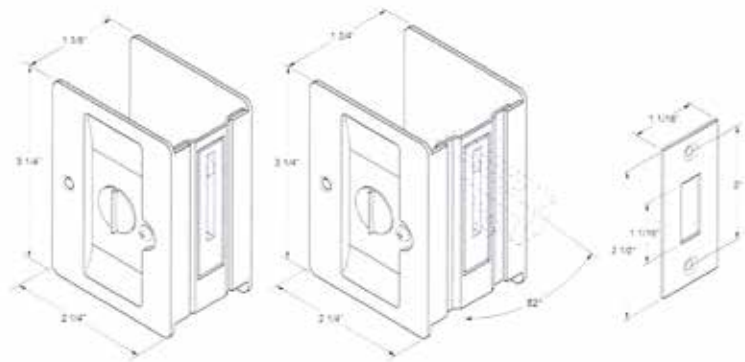

Stocked Product

- Finishes: US3, 10B, 15, 19, 26, 26D