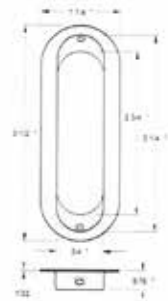

Stocked Product

- Finishes: US3, 10B, 15, 19, 26, 26D
- Ives Equal# 223