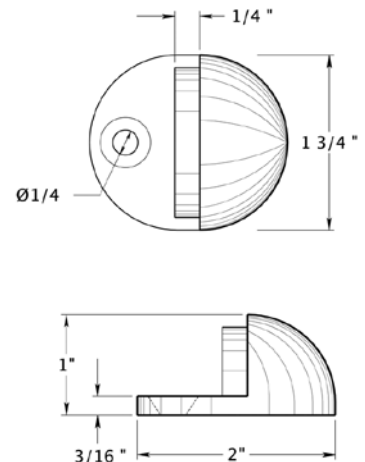

DSL316 - Dome Stop Low Profile

Specifications:

BOX QTY: 10 PC
CASE QTY: 200 PC
CASE WEIGHT: 48 LB
INCLUDED: Packed In Individual Poly Bag With Mounting Hardware.