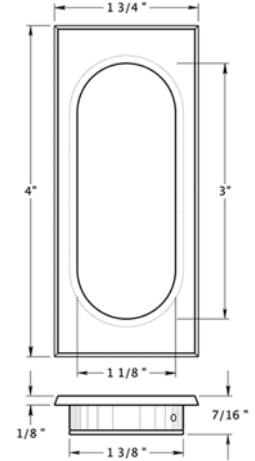

### Specifications:

DESCRIPTION: ROUND  
DIMENSIONS: 2-1/8" DIAMETER  
BOX QTY: 50 PC  
CASE QTY: 500 PC  
CASE WT: 21 LB

### Specifications:

DESCRIPTION: OBLONG  
DIMENSIONS: 3-1/2" x 1-1/4" x 5/16"  
BOX QTY: 40 PC  
CASE QTY: 400 PC  
CASE WT: 21 LB

## FP413 - Flush Pull

**Specifications:**

SIZE: 4"x 1 3/4"x7/16"  
BOX QTY: 20 PC  
CASE QTY: 200 PC  
CASE WEIGHT: 30 LB

**Stocked Product**

Finishes: 3, 10B, 15