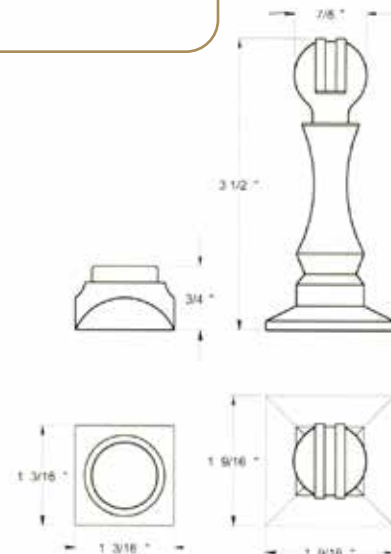

Stocked Product

• Finishes: US3, 10B, 15, 26

Receptor piece
is spring-loaded
to absorb shock.

Extra strong magnet for
heavy duty doors and
spring hinges.