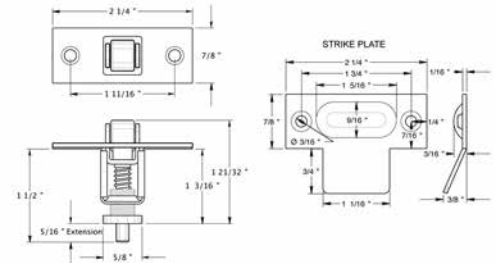

RCA336 - Roller Catch

Specifications:

SIZE: 2-1/4" x 7/8"
BOX QTY: 20 PC
CASE QTY: 200 PC
CASE WEIGHT: 46 LB
INCLUDED: Packed with strike plate and matching screws.

Stocked Product

Finishes: 10B, 19, 26D, 3