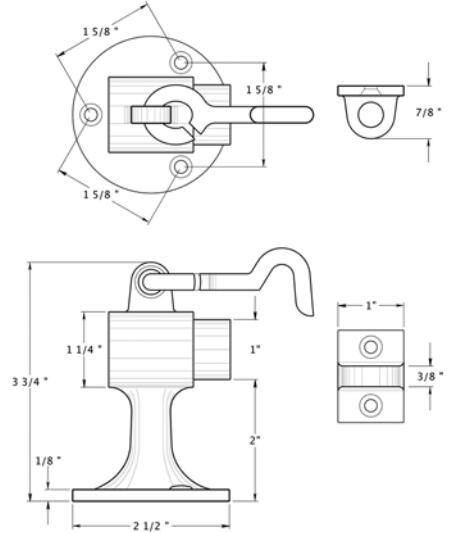

Deltana - Bumpers & Stops

SAHF358 - Floor Mount Bumper w/ Holder

Specifications:

BOX QTY: 5 PC
CASE QTY: 50 PC
CASE WEIGHT: 62 LB
INCLUDED: Packed In Individual Poly Bag With Matching Screws.