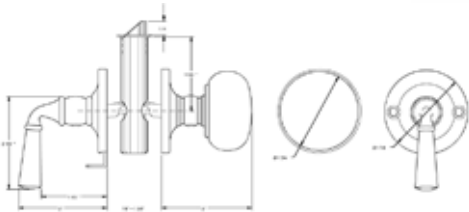

Deltana - Accessories

SDL688 Series - Screen Door Latch, Mortise Lock, Solid Brass

Specifications:

Mortise case: 1-7/8" x 2" x 21/32"
Extruded brass escutcheon plates: 6" x 1-1/2"
Face size: 3-1/4" x 3/4"
Backset: 1-1/2"
Door thickness range: 1" to 2"

Stocked Product

• Finishes: 15

SDL980 - Storm Door Latch, Round, Tubular Lock

Specifications:

BOX QTY.: 1 PC
CASE QTY.: 50 PC
CASE WEIGHT: 35 LB
DOOR THICKNESS: 7/8" - 1-3/8"
HANDING: Reversible

Stocked Product

Finishes: 10B, 15, 3

MS211 Series - Mail Slots, Solid Brass

Specifications:

SIZE: 3-5/8" x 13-1/8"
BOX QTY: 1 PC
CASE QTY: 25 PC
CASE WEIGHT: 29 LB
INCLUDED: Packed in individual poly bag with matching screws.

MSS005 - Mail Box Sleeve

Specifications:

SIZE: 11-1/2" x 2-3/4" x 1-3/4" depth
BOX QTY: 5 PC
CASE QTY: 30 PC
INCLUDED: Packed in individual poly bag with mounting screws.

Compatible with MS211

Stocked Product

Item	Finish
MS211	3, 10B, 15, 19, 26
• Ives Equal# 620	
MSS005	US32D