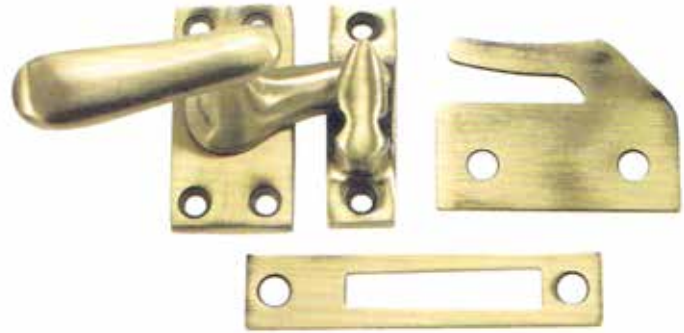

#### Stocked Product

- Finishes: US3, 10B, 15, 26, 26D
- Ives Equal# 66MB