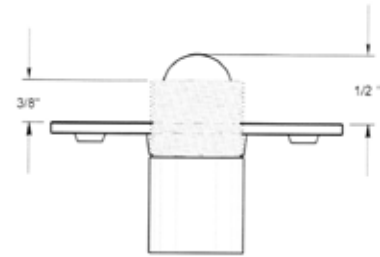

Deltana - Catches

BC218 Series - Ball Catches, Solid Brass

Specifications:

SIZE: 2-1/8" x 1"
STRIKE: 2-1/8" x 1-3/8"
BOX QTY: 20 PC
CASE QTY: 200 PC
CASE WEIGHT: 42 LB
INCLUDED: Packed in individual poly bag with strike plate and matching screws.

Stocked Product

- Finishes: US3, 10B, 15, 19, 26, 26D
- Ives Equal# 347

BC218R Series - Ball Catch, Round Corners, Solid Brass

Specifications:

SIZE: 2-1/8" x 1"
STRIKE: 2-1/8" x 1-3/8"
BOX QTY: 20 PC
CASE QTY: 200 PC
CASE WEIGHT: 42 LB
INCLUDED: Packed in individual poly bag with strike plate and matching screws.