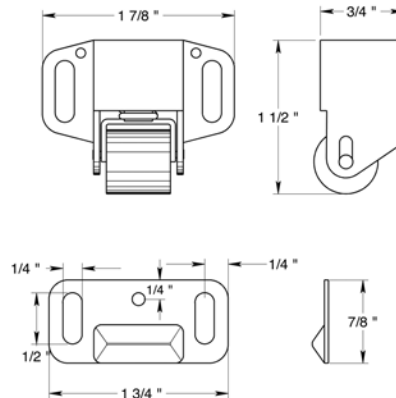

RCS338 - Roller Catch, Surface Mounted

Stocked Product

Finishes: 10B, 15, US3