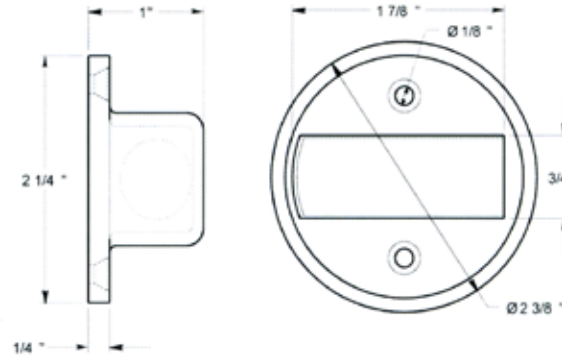

Deltana - Bumpers & Stops

MDHF25 Series - Magnetic Door Holder Flush 2-1/2" Diameter

Specifications:

BOX QTY: 10 PC
CASE QTY: 100 PC

Stocked Product

- Finishes: US3, 10B, 15, 26

BDS425 Series - 4" Baseboard Door Bumpers, Solid Brass

Specifications:

PROJECTION 4"
BOX QTY: 10 PC
CASE QTY: 200 PC
CASE WEIGHT: 50 LB
INCLUDED: Packed in individual poly bag with two rubber tips.

Gray & white rubber tips included.