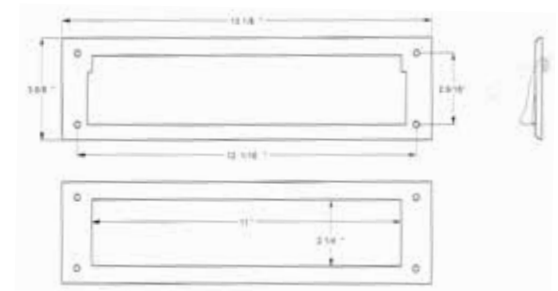

MS211 Series - Mail Slots, Solid Brass

Specifications:

SIZE: 3-5/8" x 13-1/8"
BOX QTY: 1 PC
CASE QTY: 25 PC
CASE WEIGHT: 29 LB
INCLUDED: Packed in individual poly bag with matching screws.