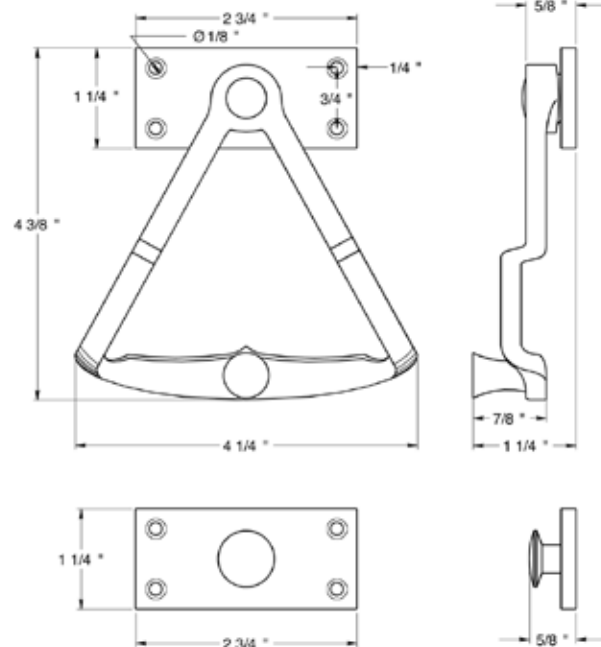

DDQ56 Series - Dutch Door Quadrant

Stocked Product

- Finishes: US3, 10B, 15