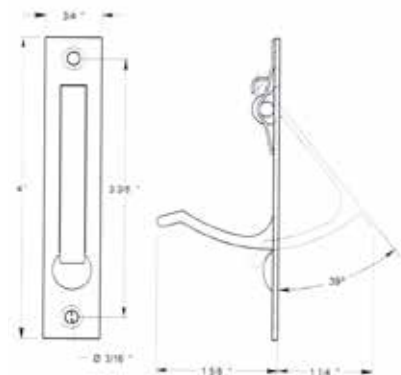

Stocked Product

- Finishes: 3, 5, 10B, 15
- Ives Equal# 230