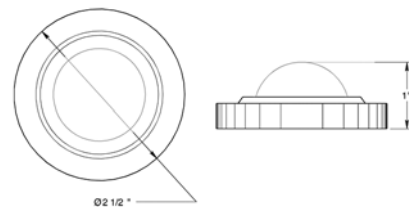

WBC238 - Convex Flush Bumper 2 3/8" Diameter

Specifications:

BOX QTY: 50 PC
CASE QTY: 150 PC
CASE WEIGHT: 40 LB
INCLUDED: Packed In Individual Poly Bag With Mounting Hardware.