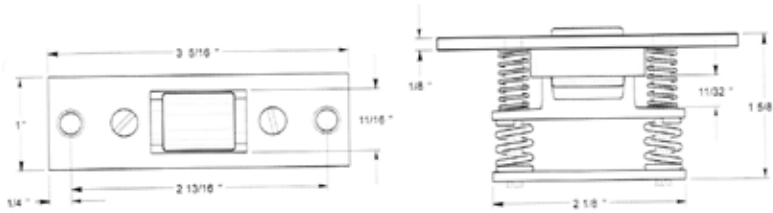

Deltana - Catches

RCA430 Series - Heavy Duty, Roller Catches, Solid Brass

Specifications:

SIZE: 3-5/16" x 1"
BOX QTY: 10 PC
CASE QTY: 100 PC
CASE WEIGHT: 56 LB
INCLUDED: Packed with strike plate and matching screws.

Stocked Product

- Finishes: 10B, 15, 26D
- Ives Equal# RL30