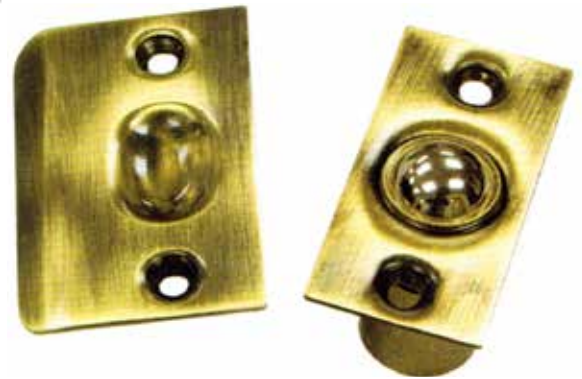

Deltana - Catches

BC218 Series - Ball Catches, Solid Brass

Specifications:

SIZE: 2-1/8" x 1"
STRIKE: 2-1/8" x 1-3/8"
BOX QTY: 20 PC
CASE QTY: 200 PC
CASE WEIGHT: 42 LB
INCLUDED: Packed in individual poly bag with strike plate and matching screws.

Stocked Product

- Finishes: US3, 10B, 15, 19, 26, 26D
- Ives Equal# 347

BC218R Series - Ball Catch, Round Corners, Solid Brass

Specifications:

SIZE: 2-1/8" x 1"
STRIKE: 2-1/8" x 1-3/8"
BOX QTY: 20 PC
CASE QTY: 200 PC
CASE WEIGHT: 42 LB
INCLUDED: Packed in individual poly bag with strike plate and matching screws.