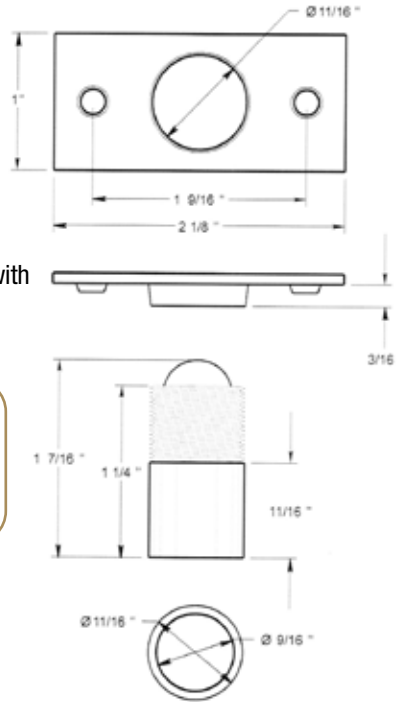

Deltana - Catches

BC218 Series - Ball Catches, Solid Brass

Specifications:

SIZE: 2-1/8" x 1"
STRIKE: 2-1/8" x 1-3/8"
BOX QTY: 20 PC
CASE QTY: 200 PC
CASE WEIGHT: 42 LB
INCLUDED: Packed in individual poly bag with strike plate and matching screws.

Stocked Product

- Finishes: US3, 10B, 15, 19, 26, 26D
- Ives Equal# 347

BC218R Series - Ball Catch, Round Corners, Solid Brass

Specifications:

SIZE: 2-1/8" x 1"
STRIKE: 2-1/8" x 1-3/8"
BOX QTY: 20 PC
CASE QTY: 200 PC
CASE WEIGHT: 42 LB
INCLUDED: Packed in individual poly bag with strike plate and matching screws.