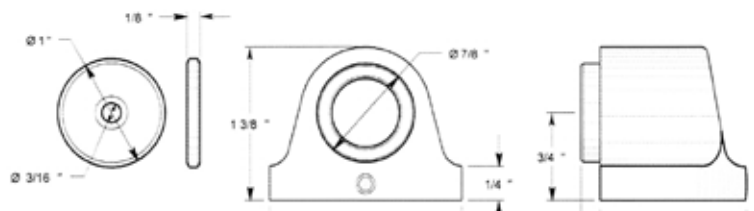

Stocked Product

- Finishes: 10B, 15, 19, 26, 26D