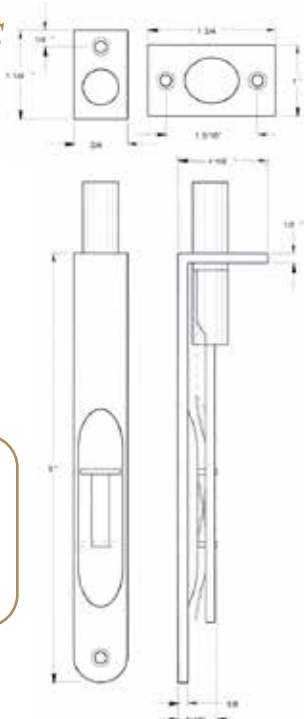

Stocked Product

- Finishes:
  US3, 10B, 15, 19, 26, 26D
- Ives Equal# 265