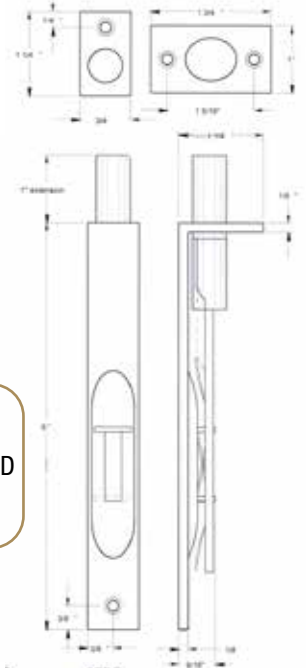

Stocked Product

- Finishes: US3, 10B, 15, 26D
- Ives Equal# 262