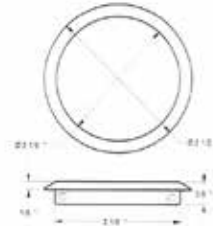

### Specifications:

DESCRIPTION: ROUND  
DIMENSIONS: 2-1/8" DIAMETER  
BOX QTY: 50 PC  
CASE QTY: 500 PC  
CASE WT: 21 LB