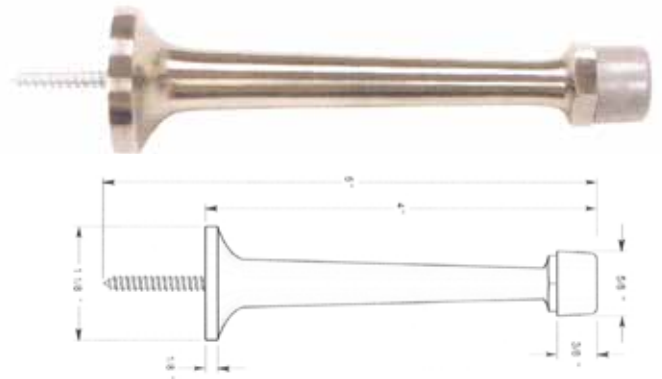

Deltana - Bumpers & Stops

MDHF25 Series - Magnetic Door Holder Flush 2-1/2" Diameter

Specifications:

BOX QTY: 10 PC
CASE QTY: 100 PC

Stocked Product

- Finishes: US3, 10B, 15, 26

BDS425 Series - 4" Baseboard Door Bumpers, Solid Brass

Specifications:

PROJECTION 4"
BOX QTY: 10 PC
CASE QTY: 200 PC
CASE WEIGHT: 50 LB
INCLUDED: Packed in individual poly bag with two rubber tips.

Gray & white rubber tips included.

Stocked Product

- Finishes: US3, 10B, 15, 15A, 19, 26, 26D
- Ives Equal# 62MB

BDS30 Series - 3-1/4" Baseboard Door Bumpers, Solid Brass

Specifications:

PROJECTION: 3-1/4"
BOX QTY: 10 PC
CASE QTY: 200 PC
CASE WEIGHT: 60 LB
INCLUDED: Packed in individual poly bag with two rubber tips.

Gray & white rubber tips included.

Stocked Product

- Finishes: 3, 10B, 15, 15A 19, 26, 26D
- Ives Equal# 61MB