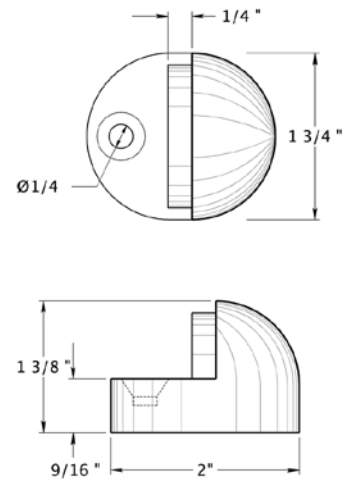

DSHP916 - Dome Stop High Profile

Specifications:

BOX QTY: 10 PC
CASE QTY: 200 PC
CASE WEIGHT: 38 LB
INCLUDED: Packed In Individual Poly Bag With Mounting Hardware.