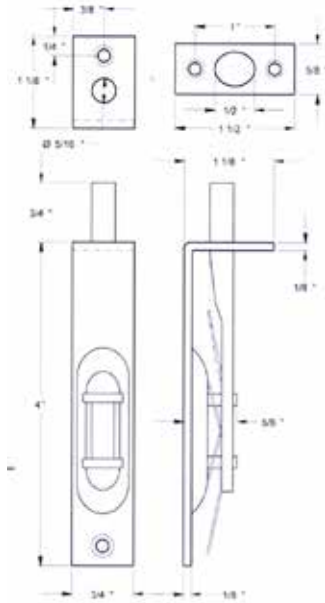

Deltana-Bolts

4FBS Series 4" Flush Bolt Square Corner

Specifications:

DIMENSIONS: 4"x3/4"x 1/8"
CORNER: SQUARE
BOX QTY: 10 PC
CASE QTY: 200 PC

Stocked Product

- Finishes: US3, 10B, 15, 15A