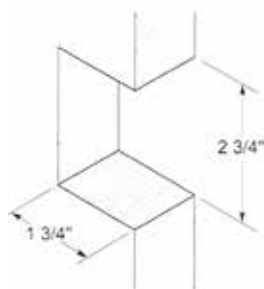

Stocked Product

- Finishes: US3, 10B, 15, 19, 26, 26D