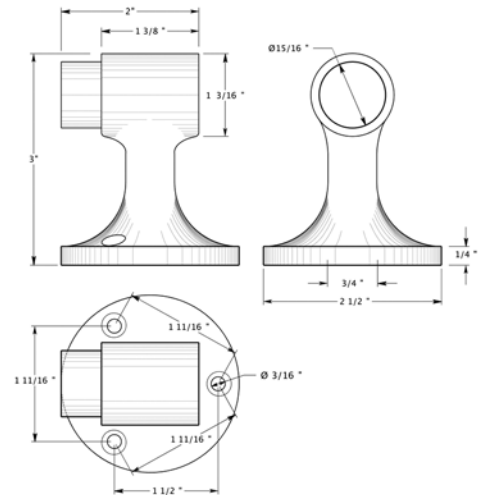

Deltana - Bumpers & Stops

DSF3225 - Floor Mount, Bumper, HD

Specifications:

BOX QTY: 5 PC
CASE QTY: 50 PC
CASE WEIGHT: 48 LB
INCLUDED: Packed In Individual Poly Bag With Mounting Hardware.