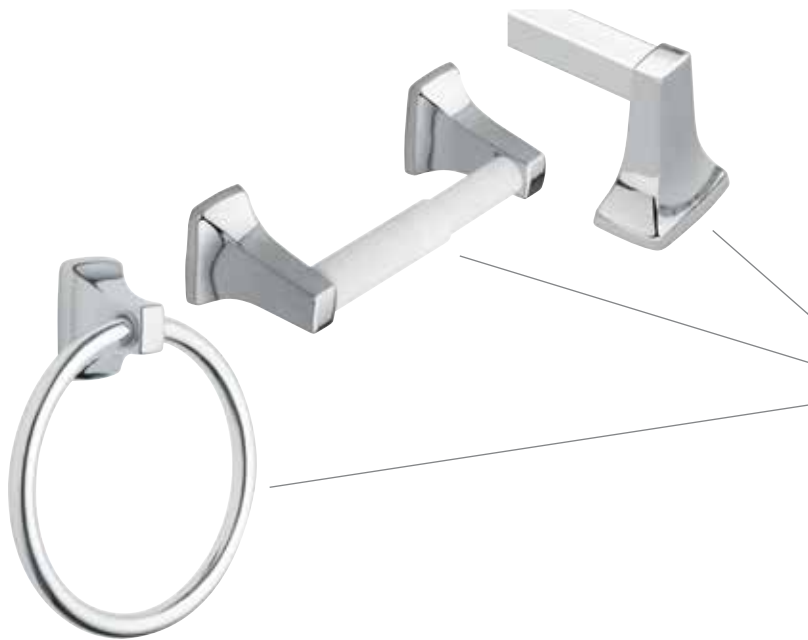

MOEN/CSI/DONNER - Bathroom Accessories

54-5 - 5' Donner Shower Rod w/Adjustable Flange

Stocked Finish:
Chrome (CH) only

CSR2160 - Curved Shower Rod Adjustable 5' to 6' CSR2165 - Curved Shower Rod 5'

Stocked Finish:
Chrome (CH) only

MOEN/CSI/DONNER - Bathroom Accessories

Align Design

Concealed Screw

- YB0424** 24" Towel Bar
- YB0408** Pivoting Paper Holder
- YB0409** Single-Post Paper Holder
- YB0486** Hand Towel Bar

Stocked Finish:

Chrome (CH)

Glyde Design

Concealed Screw

- YB2324** 24" Towel Bar
- YB2308** Paper Holder
- YB2386** Towel Ring

Stocked Finish:

Chrome (CH)

MOEN/CSI/DONNER - Bathroom Accessories

Boardwalk Design

Concealed Screw

- Y3224** 24" Towel Bar
- Y3208** Pivoting Paper Holder
- Y3286** Towel Ring

Stocked Finish:
Chrome (CH)

MOEN/CSI/DONNER - Bathroom Accessories

Contemporary Design

3/4" Square Bar Concealed Screw

- P5124** 24" Bar x 3/4" Square
- P5080** Paper Holder with White Roller
- P5860** Towel Ring with Metal Ring