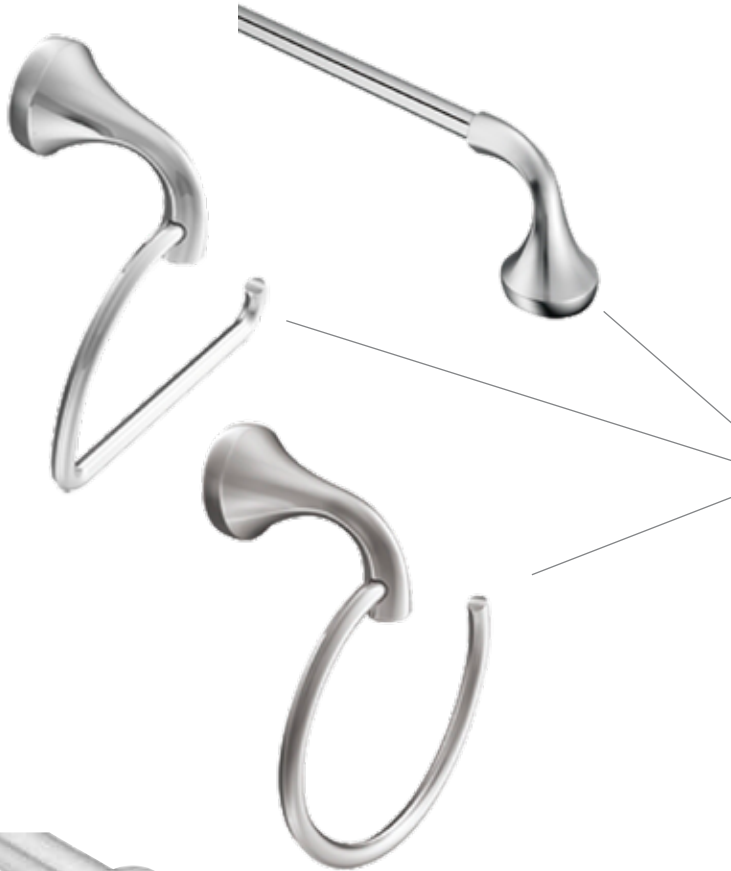

MOEN/CSI/DONNER - Bathroom Accessories

54-5 - 5' Donner Shower Rod w/Adjustable Flange

Stocked Finish:
Chrome (CH) only

CSR2160 - Curved Shower Rod Adjustable 5' to 6' CSR2165 - Curved Shower Rod 5'

Stocked Finish:
Chrome (CH) only

- Y3224** 24" Towel Bar
- Y3208** Pivoting Paper Holder
- Y3286** Towel Ring

Stocked Finish:
Chrome (CH)

MOEN/CSI/DONNER - Bathroom Accessories

Contemporary Design

3/4" Square Bar Concealed Screw

- P5124** 24" Bar x 3/4" Square
- P5080** Paper Holder with White Roller
- P5860** Towel Ring with Metal Ring

Stocked Finish:
 Chrome (CH) only

Brantford Design

Concealed Screw

- YB2224** 24" Bar x 3/4" Round
- YB2208** Paper Holder
- YB2286** Towel Ring

Stocked Finish:
 Chrome (CH)
 Brushed Nickel (BN)

MOEN/CSI/DONNER - Bathroom Accessories

Eva Design

- YB2824** 24" Bar x 3/4" Round
- YB2808** Paper Holder
- YB2886** Towel Ring

Stocked Finish:
 Chrome (CH)
 Brushed Nickel (BN)

Mason Design

- YB8094** 24" Bar x 3/4" Round (Bar only)
- YB8000** Post (Pair)
- YB8099** Paper Holder
- YB8000** Post (Pair)
- YB8086** Towel Ring