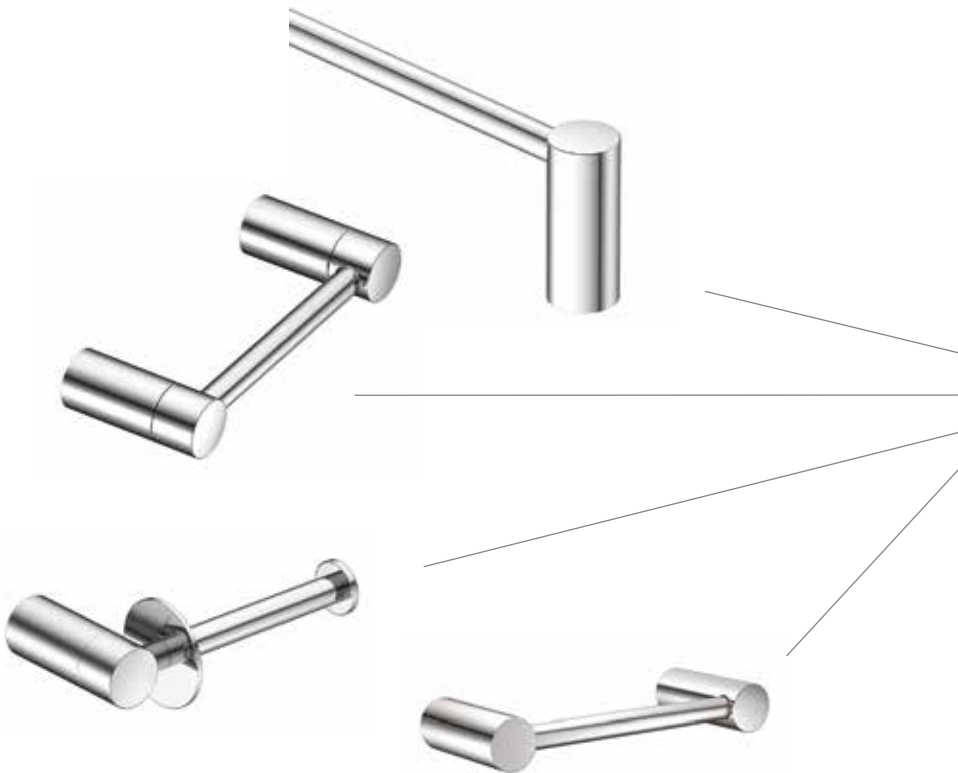

MOEN/CSI/DONNER - Bathroom Accessories

54-5 - 5' Donner Shower Rod w/Adjustable Flange

Stocked Finish:
Chrome (CH) only

CSR2160 - Curved Shower Rod Adjustable 5' to 6' CSR2165 - Curved Shower Rod 5'

Stocked Finish:
Chrome (CH) only

MOEN/CSI/DONNER - Bathroom Accessories

Align Design

Concealed Screw

- YB0424** 24" Towel Bar
- YB0408** Pivoting Paper Holder
- YB0409** Single-Post Paper Holder
- YB0486** Hand Towel Bar

Stocked Finish:

Chrome (CH)

Glyde Design

Concealed Screw

- YB2324** 24" Towel Bar
- YB2308** Paper Holder
- YB2386** Towel Ring

Stocked Finish:

Chrome (CH)

MOEN/CSI/DONNER - Bathroom Accessories

Boardwalk Design

Concealed Screw

- Y3224** 24" Towel Bar
- Y3208** Pivoting Paper Holder
- Y3286** Towel Ring

Stocked Finish:
Chrome (CH)

MOEN/CSI/DONNER - Bathroom Accessories

Contemporary Design

3/4" Square Bar Concealed Screw

- P5124** 24" Bar x 3/4" Square
- P5080** Paper Holder with White Roller
- P5860** Towel Ring with Metal Ring